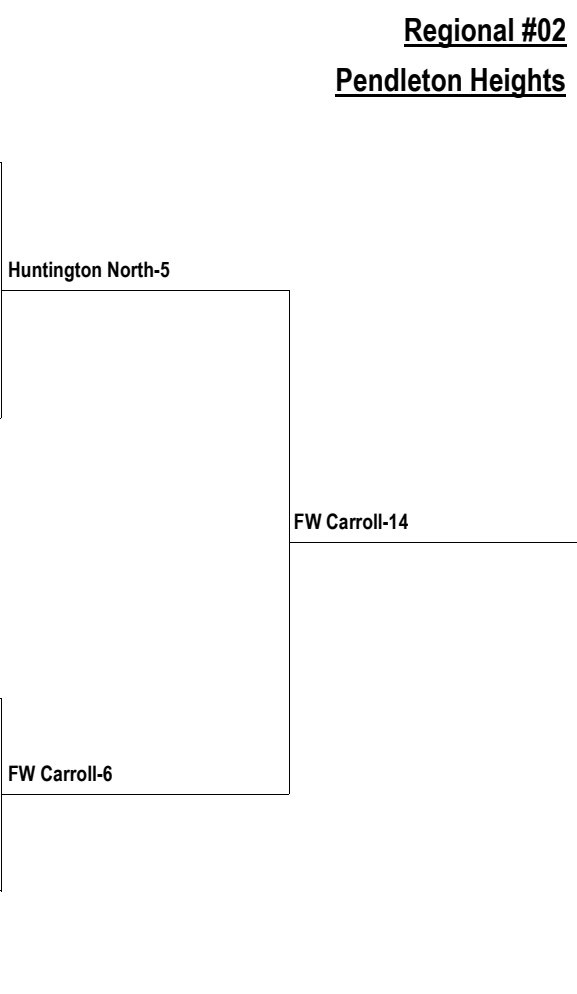

# IHSAA HS Class 4A Baseball Playoff Pairings

LaPorte-1

## Regional #01 LaPorte