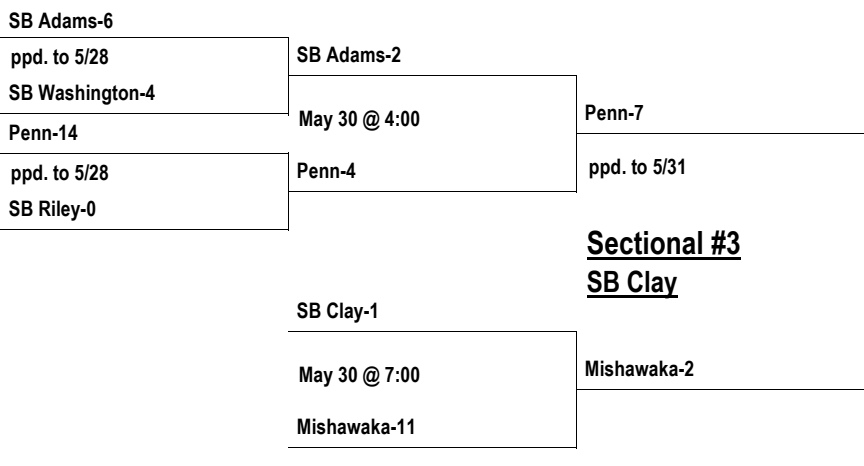

# IHSAA HS Class 4A Baseball Playoff Pairings

LaPorte-1

## Regional #01 LaPorte