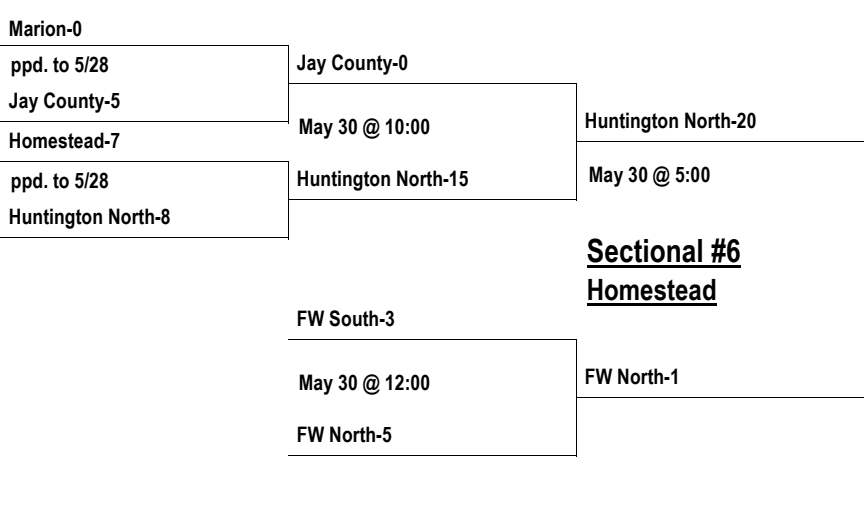

# IHSAA HS Class 4A Baseball Playoff Pairings

LaPorte-1

## Regional #01 LaPorte