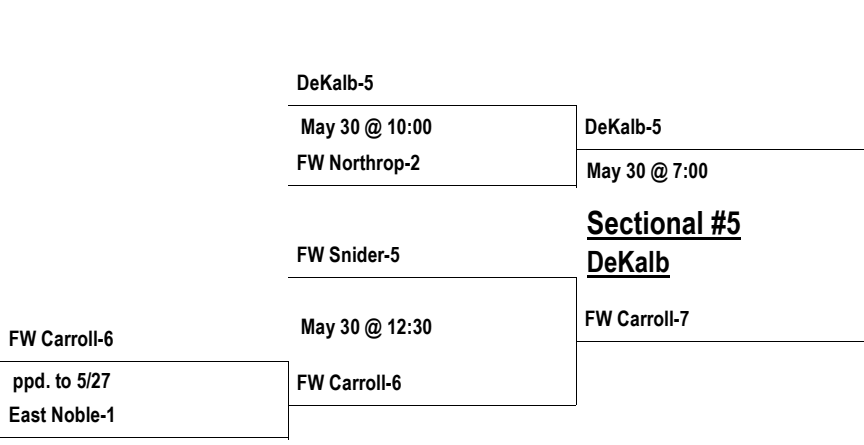

# IHSAA HS Class 4A Baseball Playoff Pairings

LaPorte-1

## Regional #01 LaPorte