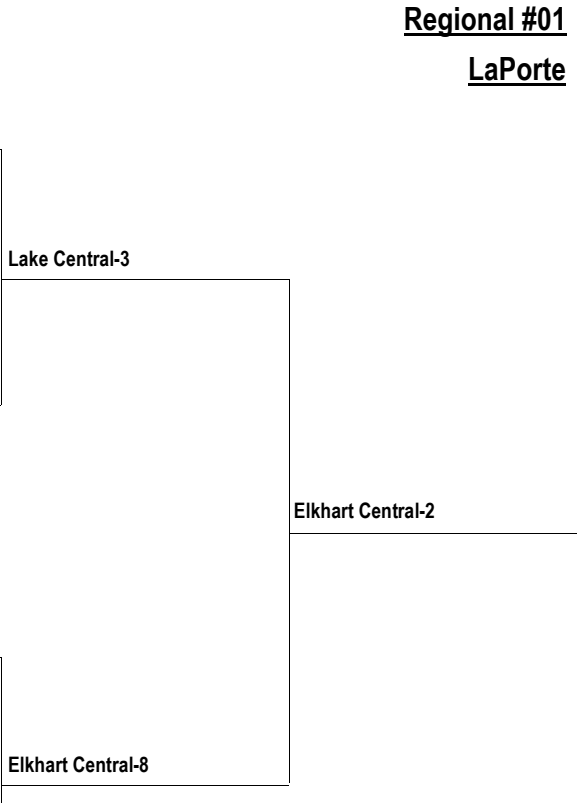

# IHSAA HS Class 4A Baseball Playoff Pairings

LaPorte-1

## Regional #01 LaPorte