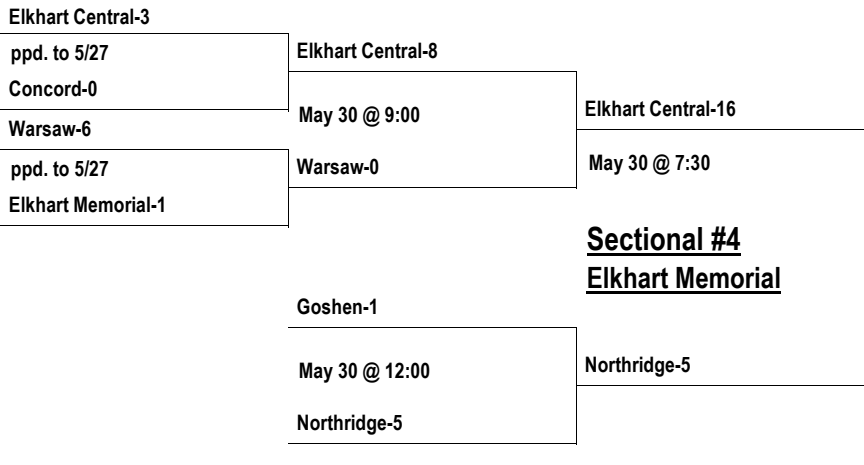

# IHSAA HS Class 4A Baseball Playoff Pairings

LaPorte-1

## Regional #01 LaPorte