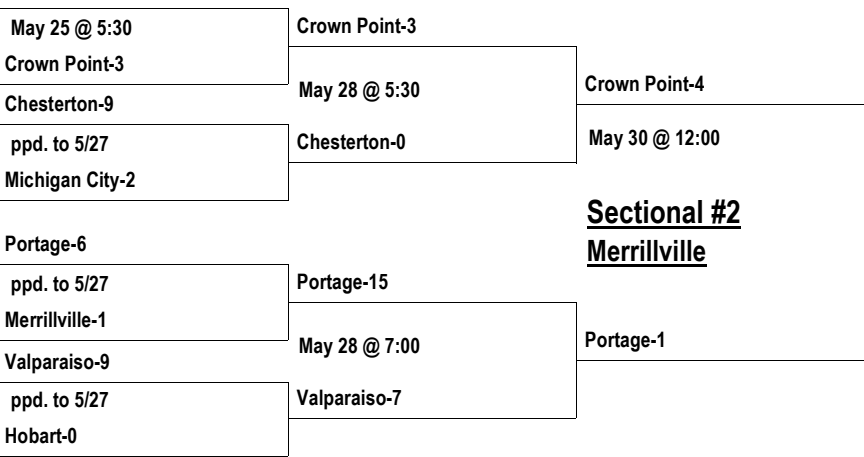

# IHSAA HS Class 4A Baseball Playoff Pairings

LaPorte-1

## Regional #01 LaPorte