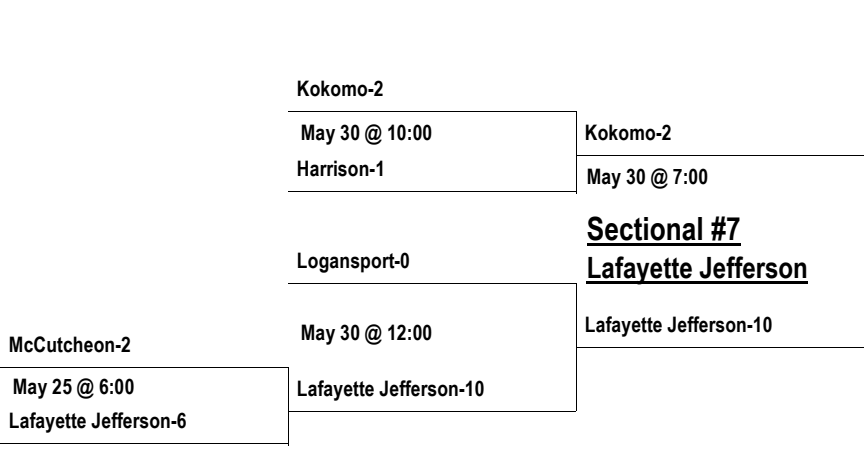

# IHSAA HS Class 4A Baseball Playoff Pairings

LaPorte-1

## Regional #01 LaPorte